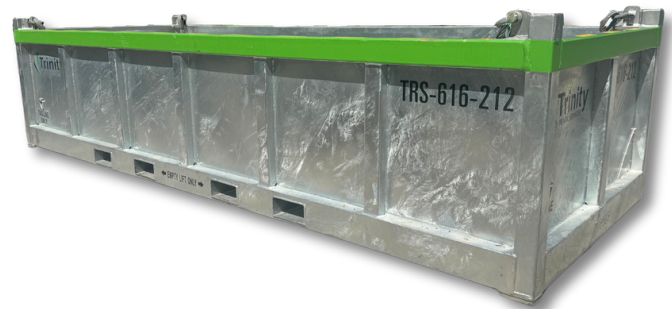

TRINITY RENTAL SERVICES

BASKET DETAILS

- Built-on ratchet straps for securing load
- Internal D Rings on floors and walls for load tie-downs
- Stackable container allows for any intermodal means of transportation
- Uniquely numbered, tagged and certified
- Handling options include forklift or crane with sling
- Certified wire rope lifting sling equipped with safety shackles
- Hot Dipped Galvanized (HDG) finish with green top rail
- GPS Tracking for real-time location

EXTERNAL DIMENSIONS

Width: 1,830 mm (6')
Length: 4,882 mm (16')
Height : 1,219 mm (4')

INTERNAL DIMENSIONS

Width: 1,662 mm (5' 5")
Length: 4,712 mm (15' 5")
Height: 921 mm (3')

RATINGS

Max Gross: 8,150 kg (17,970 lbs)
Payload: 6,400 kg (14,110 lbs)
Tare: 1,750 kg (3,860 lbs)