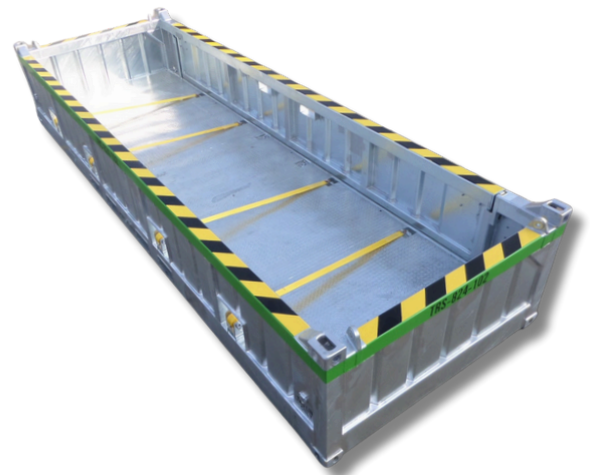

TRINITY RENTAL SERVICES

8' X 24' DNV HALF HEIGHT BASKET

DNV 2.7-1 Certified

Removable Side Door

DNV 2.7-1 / EN 12079 / ISO 10855

BASKET DETAILS

- Built-on ratchet straps for securing load
- Internal D Rings on floors and walls for load tie-downs
- Stackable container allows for any intermodal means of transportation
- Uniquely numbered, tagged and certified
- Handling options include forklift or crane with sling
- Certified wire rope lifting sling equipped with safety shackles
- Hot Dipped Galvanized (HDG) finish with green top rail
- GPS Tracking for real-time location

EXTERNAL DIMENSIONS

Width: 2,438 mm (8')
Length: 7,315 mm (24')
Height: 1,280 mm (4' 2")

INTERNAL DIMENSIONS

Width: 2,114 mm (7')
Length: 6,691 mm (23')
Height: 857 mm (2' 10")

RATINGS

Max Gross : 16,000 kg (35,280 lbs)
Payload: 11,850 kg (26,130 lbs)
Tare: 4,150 kg (9,150 lbs)