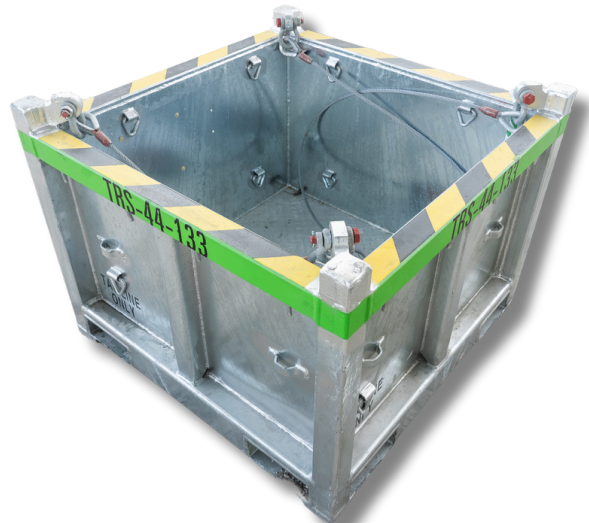

TRINITY RENTAL SERVICES

BASKET DETAILS

- Internal D Rings on floors and walls for load tie-downs
- Stackable container allows for any intermodal means of transportation
- Uniquely numbered, tagged and certified
- Handling options include forklift or crane with sling
- Certified wire rope lifting sling equipped with safety shackles
- Hot Dipped Galvanized (HDG) finish with green top rail
- GPS Tracking for real-time location

EXTERNAL DIMENSIONS

Width: 1,220 mm (4')

Length: 1,220 mm (4')

Height: 935 mm (3')

INTERNAL DIMENSIONS

Width: 1,048 mm (3' 5")

Length: 1,048 mm (3' 5")

Height: 728 mm (2' 4")

RATINGS

Max Gross: 2,520 kg (5,560 lbs)

Payload: 2,000 kg (4,410 lbs)

Tare: 520 kg (1,150 lbs)

1417 Hugh Wallis Road S. • Lafayette, La 70508 • 337-886-6631
318 A J Estay Road • Golden Meadow, La 70357 • 337-295-4118