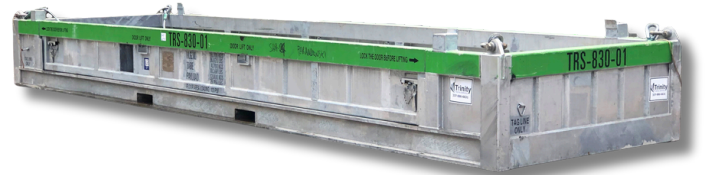

TRINITY RENTAL SERVICES

8' X 30' DNV HALF HEIGHT BASKET

DNV 2.7-1 Certified

Removable Side Door

DNV 2.7-1 / EN 12079 / ISO 10855

BASKET DETAILS

- Built-on ratchet straps for securing load
- Internal D Rings on floors and walls for load tie-downs
- Stackable container allows for any intermodal means of transportation
- Uniquely numbered, tagged and certified
- Handling options include forklift or crane with sling
- Certified wire rope lifting sling equipped with safety shackles
- Hot Dipped Galvanized (HDG) finish with green top rail
- GPS Tracking for real-time location

EXTERNAL DIMENSIONS

Width: 2,438 mm (8')
Length: 9,144 mm (30')
Height: 1,280 mm (4' 2")

INTERNAL DIMENSIONS

Width: 2,138 mm (7')
Length: 8,844 mm (29')
Height: 862 mm (2' 9")

RATINGS

Max Gross: 16,900 kg (37,260 lbs)
Payload: 12,000 kg (26,460 lbs)
Tare: 4,900 kg (10,800 lbs)