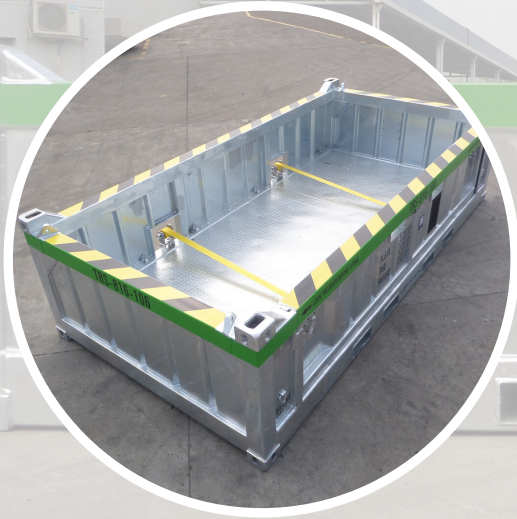

# 8 X 16 CARGO BASKET

8' x 16' x 4'

Open Top with Removable Side Door

← EMPTY LIFT ONLY →  
DNV 2.7-1 / EN12079 / ISO MSC circ 860 / certified HDG finish with green top rail.

### DNV / ISO CORNER CASTING

- Stackable container allows for any intermodal means of transportation
- Handling options include forklift, crane, top lift truck, rail or ocean transport
- DNV certified IWRC wire rope lifting sling equipped with Crosby safety pin bow shackles and flemish steel splice terminations
- Uniquely numbered, tagged and certified

### EXTERNAL DIMENSIONS

- Width: 2,438 mm (8')
- Length: 4,880 mm (16')
- Height: 1,280 mm (4' 2")

### INTERNAL DIMENSIONS

- Width: 2,133.6 mm (7')
- Length: 4,546.6 mm (14' 11")
- Height: 901.7 mm (2' 11.5")