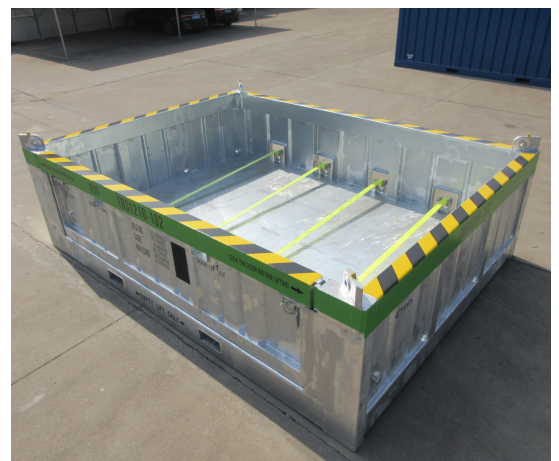

TRINITY RENTAL SERVICES

12 X 16 CARGO BASKET

12' x 16' x 4'

Removable Side Door

DNV 2.71 / EN 12079 / ISO 10855 / IMO MSC circ 860 / certified HDG finish with green top rail.

BASKET DETAILS

- Internal D Rings on floors and walls for load tie-downs.
- ISO corner casting

DNV 2.71 CERTIFIED

- Stackable container allows for any intermodal means of transportation.
- Handling options include forklift or crane with sling.
- Certified IWRC wire rope lifting sling equipped with Crosby Safety pin bow shackles.
- Uniquely numbered, tagged and certified.

EXTERNAL DIMENSIONS

- Width: - 3,632 mm (11' 11")
- Length: - 4,877 mm (16')
- Height : - 1,575 mm (5'2")

INTERNAL DIMENSIONS

- Width: - 3,320 mm (10' 10")
- Length: - 4,577 mm (15')
- Height : - 1,054 mm (3'5")

RATINGS

- Max Gross : 33,200 kg (73,193.47 lbs)
- Payload : 28,520 kg (62,875.83 lbs)
- Tare (+/- 2%) : 4,680 kg (10,317.63 lbs)

1417 Hugh Wallis Road S. Lafayette, La 70508
Office: 337-886-6631
Fax: 337-886-6633
www.TrinityRentalServices.com