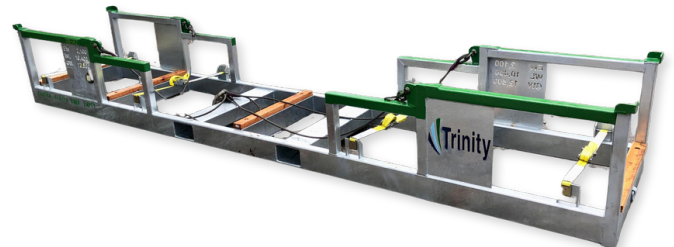

TRINITY RENTAL SERVICES

GRATING RACK

4' x 20' x 3'

SEPCo OPS 0055 / API RP

GRATING RACK DETAILS

- Ratchet straps included to secure load.
- Stackable Design
- Uniquely numbered, tagged and certified
- Handling options include forklift or crane with sling
- Certified wire rope lifting sling equipped with safety shackles
- GPS Tracking for real-time location

EXTERNAL DIMENSIONS

Width: 1,270 mm (4' 2")

Length: 6,198 mm (20' 4")

Height: 914 mm (3')

RATINGS

Max Gross: 5,670 kg (12,500 lbs)

Payload: 4,717 kg (10,400 lbs)

Tare: 952.5 kg (2,100 lbs)