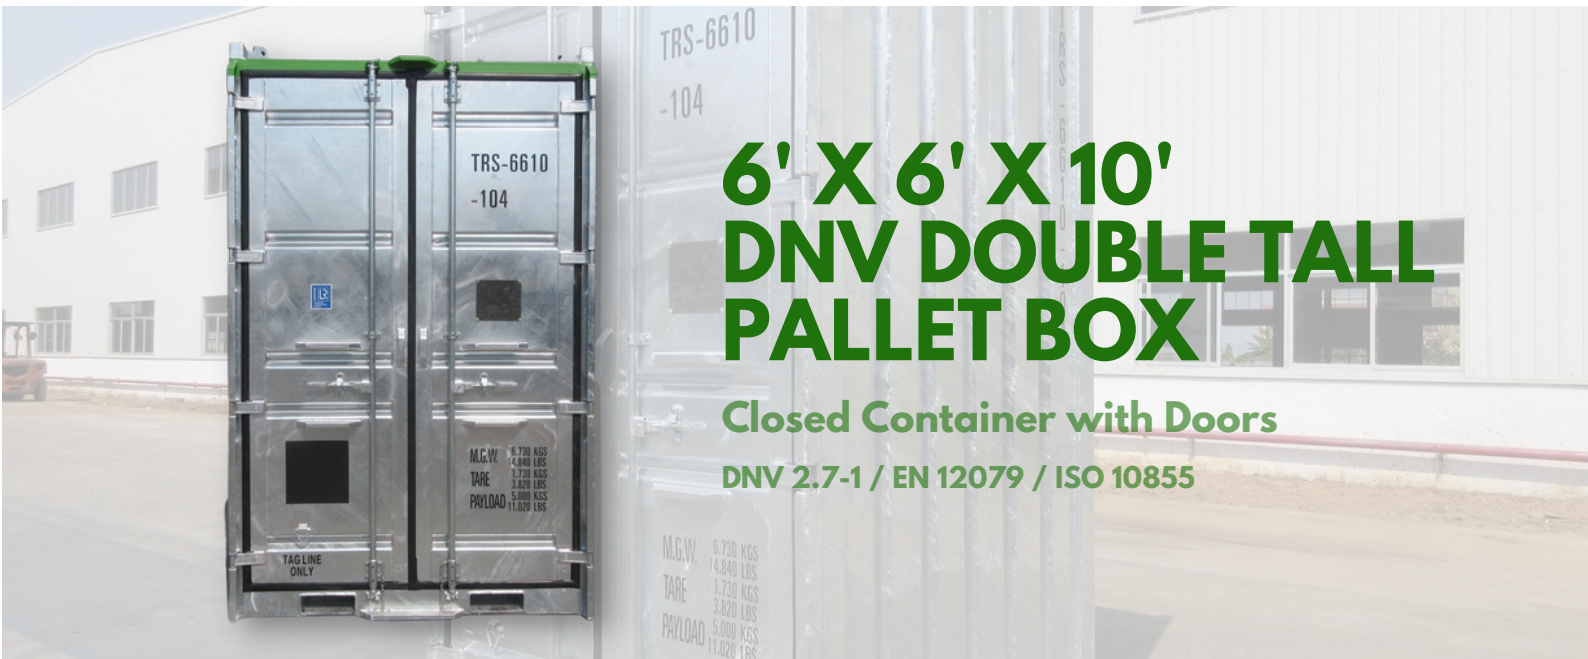

# 6' X 6' X 10' DNV DOUBLE TALL PALLET BOX

Closed Container with Doors

DNV 2.7-1 / EN 12079 / ISO 10855

## CONTAINER DETAILS

- DNV / ISO Corner Casting
- Internal D Rings on floors and walls for load tie-downs
- Handling options include forklift or crane with sling
- Certified wire rope lifting sling equipped with safety shackles
- Hot Dipped Galvanized (HDG) finish with green top rail
- Uniquely numbered, tagged and certified.
- GPS Tracking for real-time location

## EXTERNAL DIMENSIONS

- Width: 2,015 mm ( 6' 7" )
- Length: 1,753 mm ( 5' 9" )
- Height : 3,220 mm ( 10' 6" )

## INTERNAL DIMENSIONS

- Width: 1,855 mm ( 6' 1" )
- Length: 1,563 mm ( 5' 1" )
- Height : 2,875 mm ( 9' 5" )