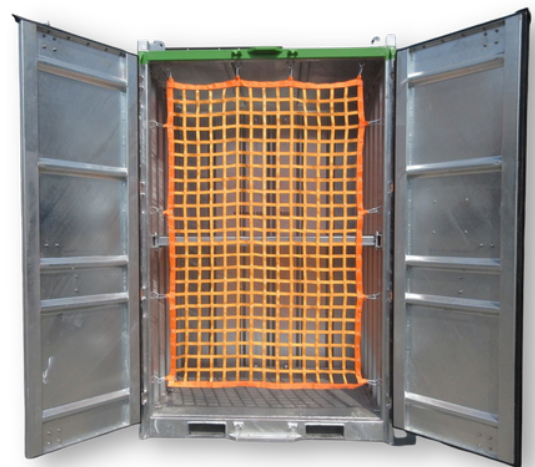

# 6' X 6' X 10' DNV DOUBLE TALL PALLET BOX

Closed Container with Doors

DNV 2.7-1 / EN 12079 / ISO 10855

## CONTAINER DETAILS

- DNV / ISO Corner Casting
- Internal D Rings on floors and walls for load tie-downs
- Handling options include forklift or crane with sling
- Certified wire rope lifting sling equipped with safety shackles
- Hot Dipped Galvanized (HDG) finish with green top rail
- Uniquely numbered, tagged and certified.
- GPS Tracking for real-time location

## EXTERNAL DIMENSIONS

- Width: 2,015 mm ( 6' 7" )
- Length: 1,753 mm ( 5' 9" )
- Height : 3,220 mm ( 10' 6" )

## INTERNAL DIMENSIONS

- Width: 1,855 mm ( 6' 1" )
- Length: 1,563 mm ( 5' 1" )
- Height : 2,875 mm ( 9' 5" )