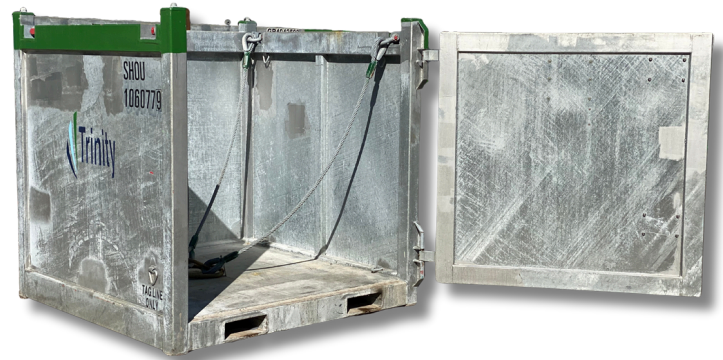

TRINITY RENTAL SERVICES

6' X 6' X 6' DNV OPEN TOP PALLET BOX

Open Top with Door
DNV 2.7-1 / EN 12079 / ISO 10855

CONTAINER DETAILS

- DNV / ISO Corner Casting
- Internal D Rings on floors and walls for load tie-downs
- Handling options include forklift or crane with sling
- Certified wire rope lifting sling equipped with safety shackles
- Hot Dipped Galvanized (HDG) finish with green top rail
- Uniquely numbered, tagged and certified.
- GPS Tracking for real-time location

EXTERNAL DIMENSIONS

- Width: 1,829 mm (6')
- Length: 1,895 mm (6' 2")
- Height : 1,854 mm (6')

INTERNAL DIMENSIONS

- Width: 1,629 mm (5' 4")
- Length: 1,649 mm (5' 4")
- Height : 1,578 mm (5' 2")

RATINGS

- Max Gross : 6,800 kg (14,991 lbs)
- Payload : 5,500 kg (12,125 lbs)
- Tare : 1,300 kg (2,866 lbs)