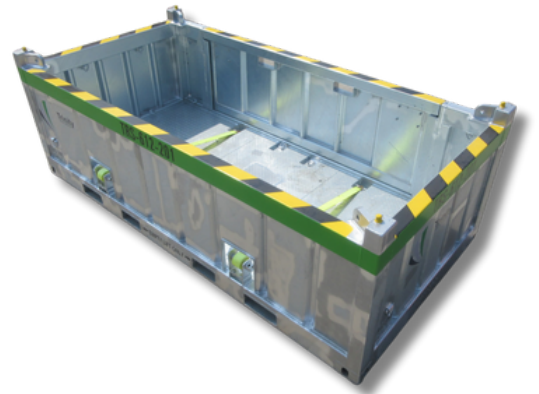

1417 Hugh Wallis Road S. • Lafayette, La 70508 • 337-886-6631
318 A J Estay Road • Golden Meadow, La 70357 • 337-295-4118

Dispatch@TrinityRentalServices.com
www.TrinityRentalServices.com